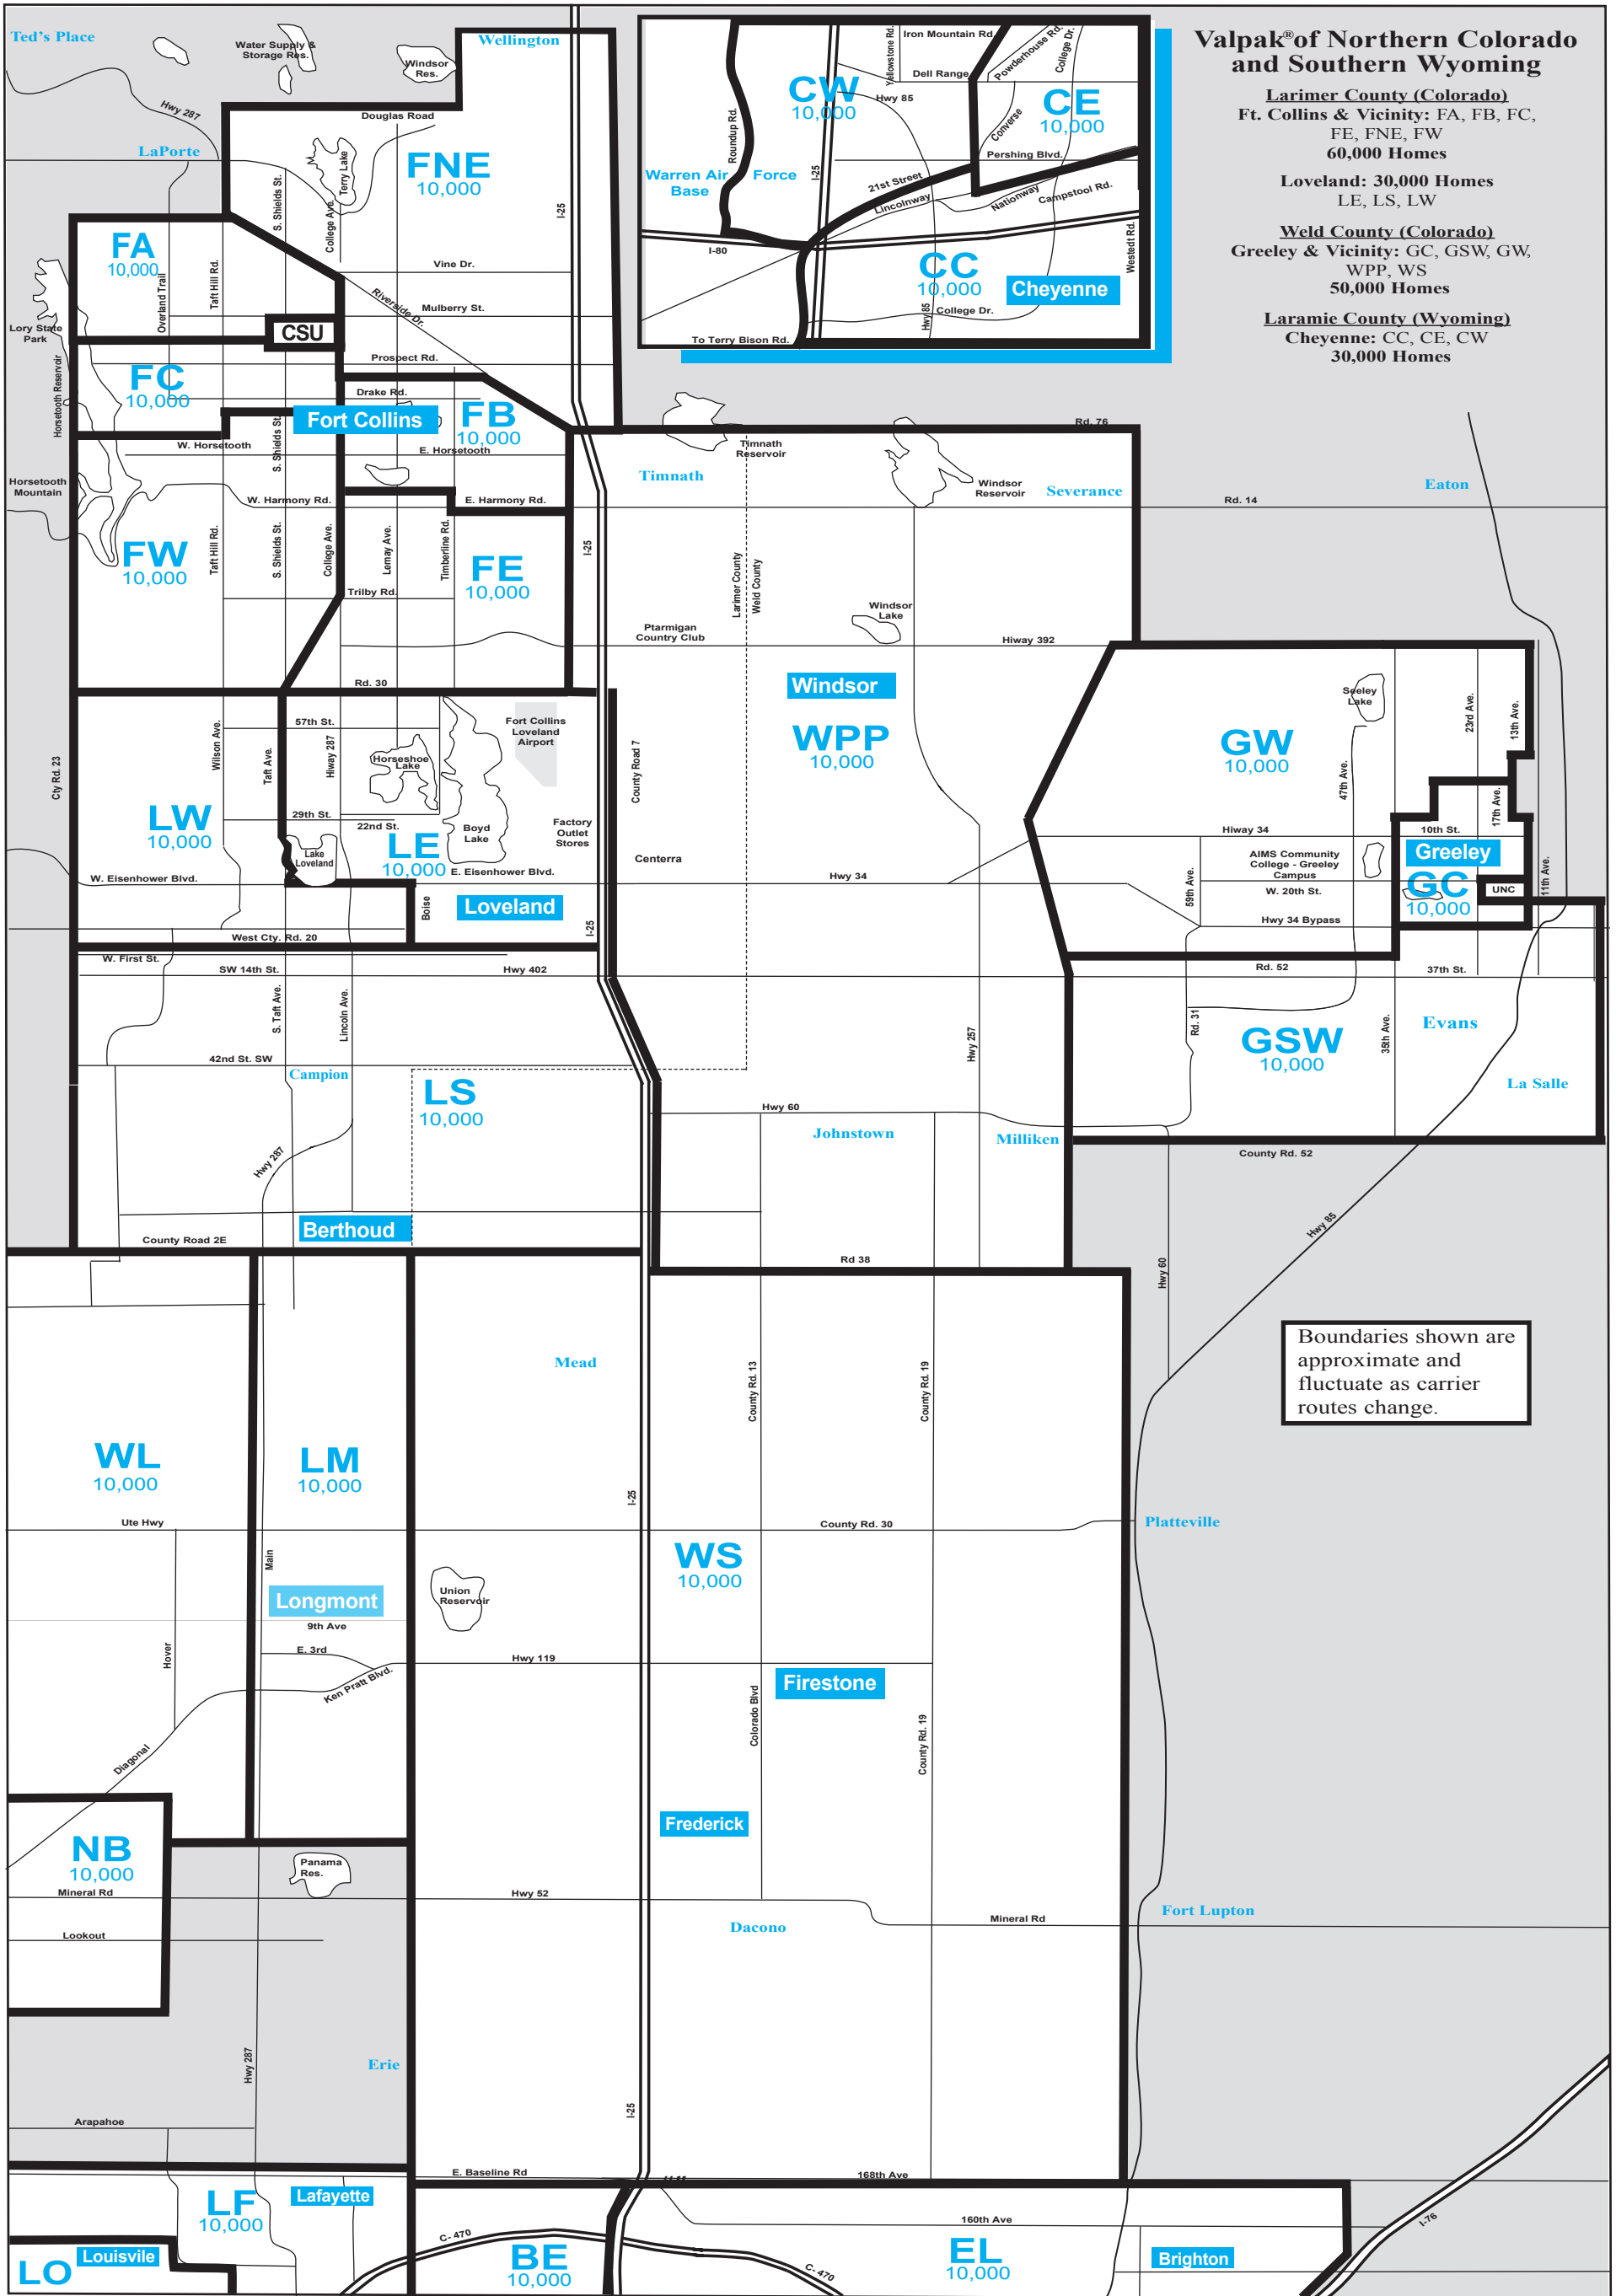

“Connecting Audiences with Advertisers”

Rev. 12/11

Job Number	636860	636861	636862	636863	636864	636865	636866	636867	636868	636869	636870	636871
	WINTER		EARLY SPRING		LATE SPRING		SUMMER		FALL		HOLIDAY	
In-Home Week of	Jan. 2	Jan. 30	Feb. 27	Apr. 2	Apr. 30	May 28	July 2	July 30	Aug. 27	Oct. 1	Oct. 29	Nov. 26

*DATES ARE APPROXIMATE

Valpak® of Northern Colorado and Southern Wyoming

Larimer County (Colorado)
 Ft. Collins & Vicinity: FA, FB, FC, FE, FNE, FW
 60,000 Homes

Loveland: 30,000 Homes
 LE, LS, LW

Weld County (Colorado)
 Greeley & Vicinity: GC, GSW, GW, WPP, WS
 50,000 Homes

Laramie County (Wyoming)
 Cheyenne: CC, CE, CW
 30,000 Homes

Boundaries shown are approximate and fluctuate as carrier routes change.